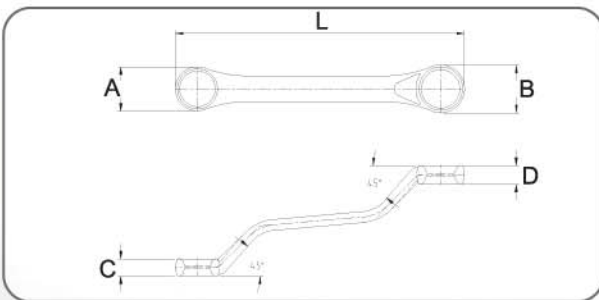

**AD TYPE
STUBBY DOUBLE RING OFFSET
45° WRENCHES**

ADBS : Sand Finished On The Handle Flat Panel : All Drop Forged From Chrome Vanadium Steel

ADBM : Mirror Finishing Flat Panel : All Drop Forged From Chrome Vanadium Steel

package type

CAR REPAIR

SIZE	L	A	B	C	D	G
10 x 11	115	15.3	17.8	6.9	7.0	48
10 x 12	115	15.3	17.8	6.9	7.0	48
10 x 13	115	15.9	20.5	7.7	8.0	55
12 x 13	140	20.0	22.0	8.9	9.1	70
12 x 14	140	20.0	22.0	8.9	9.1	70
14 x 15	148	24.5	25.9	10.0	10.4	100
14 x 17	148	24.5	25.9	10.0	10.4	100
16 x 18	148	24.5	25.9	10.0	10.4	100
17 x 19	155	25.0	28.6	10.8	11.3	123
3/8 x 7/16	122	15.3	17.8	6.9	7.0	48
1/2 x 9/16	147	20.0	22.0	8.9	9.1	70
5/8 x 11/16	162	24.5	25.9	10.0	10.4	100
5/8 x 3/4	175	25.0	28.6	10.8	11.3	123

ITEM NO. ADBM-11019

SIZE: 10x11-12x13-14x15-16x18-19x22 MM

BOX: 5 SETS

CTN: 20 SETS

N.W.: 11.00 KGS

G.W.: 12.00 KGS

CUFT: 1.35